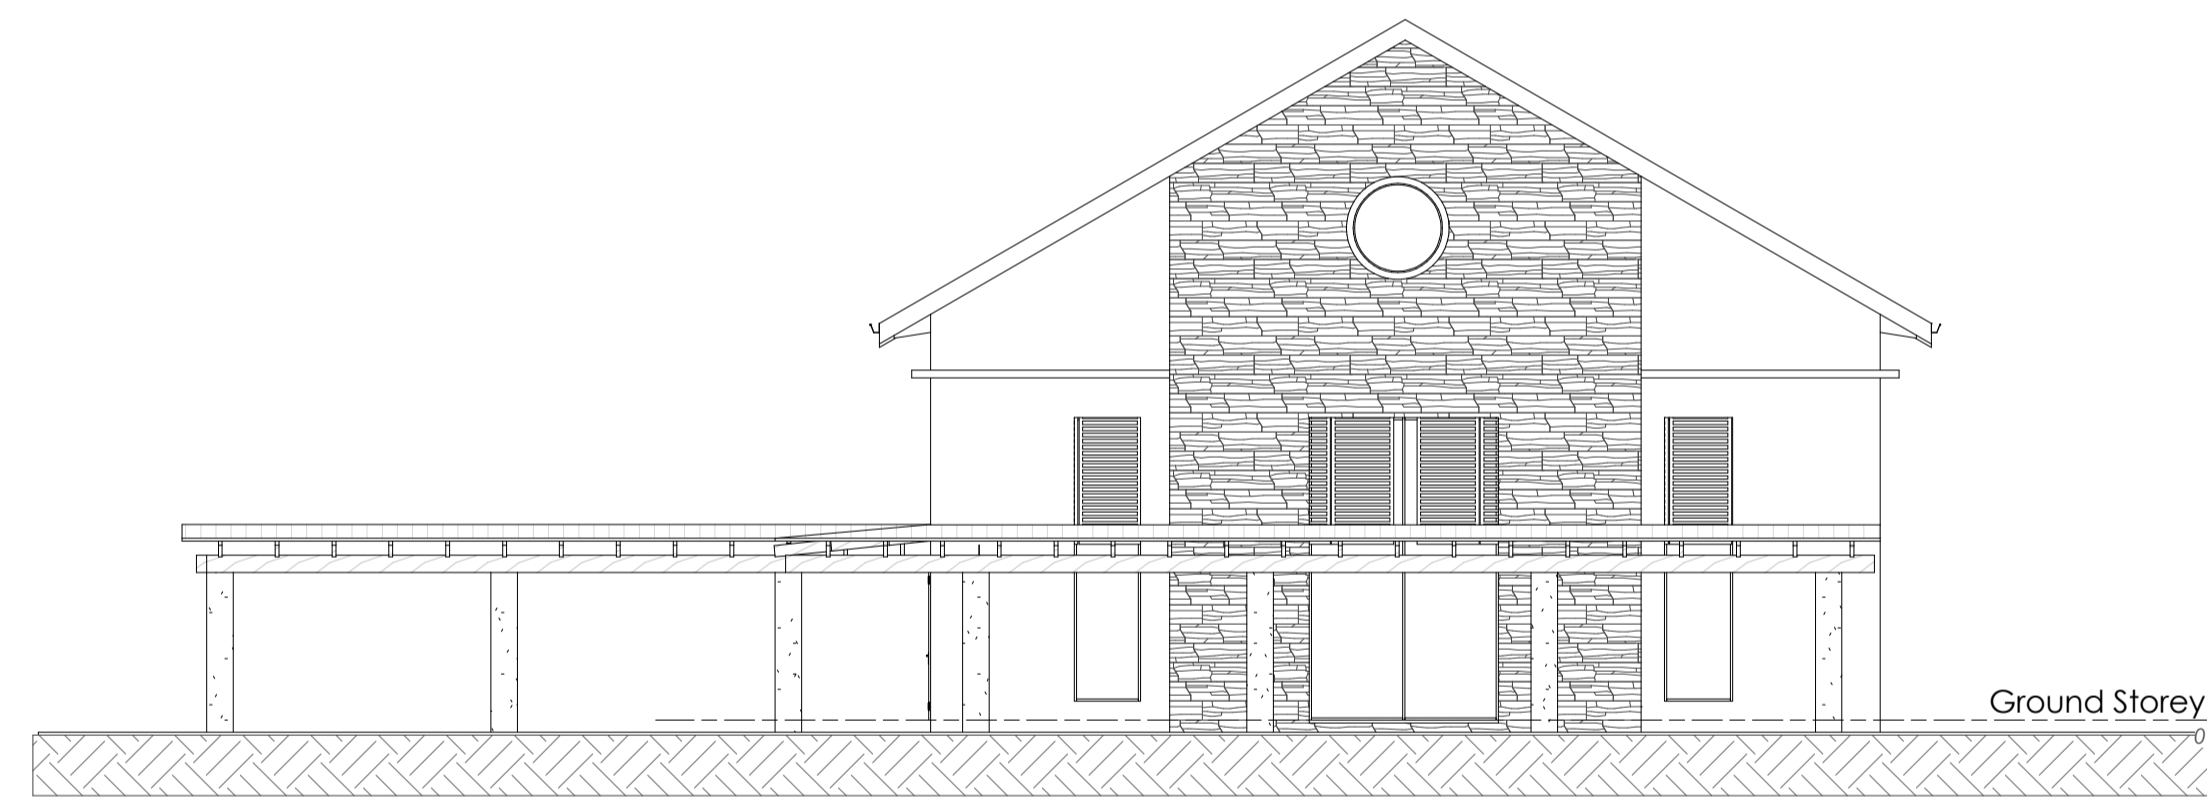

2 Perspective view

1 Ground Storey layout
1 : 100

3 South
1 : 100

4 West
1 : 100

Rev	Date	Note	By
1		The design of this drawing is copyright and remains the property of the architect	
2		All work to be carried out strictly in accordance with municipal regulations	
3		Figured dimensions to be taken in preference to scaling drawings	
4		All relevant details, levels, dimensions to be checked on site before commencement of work	

D M Pike B Build (UPE) B Arch (UCT) PrArch

Client

Bouvier Construction

Project title

Klein Begin
Klein Begin, De
Klip Deur Road
Vredenburg

Drawing title

Multi - Purpose Hall

date	scale
October 2018	1 : 100
Drawn BCL	Checked Checker
Project no. 4043	Drawing no. SDP-A7
	Revision no.