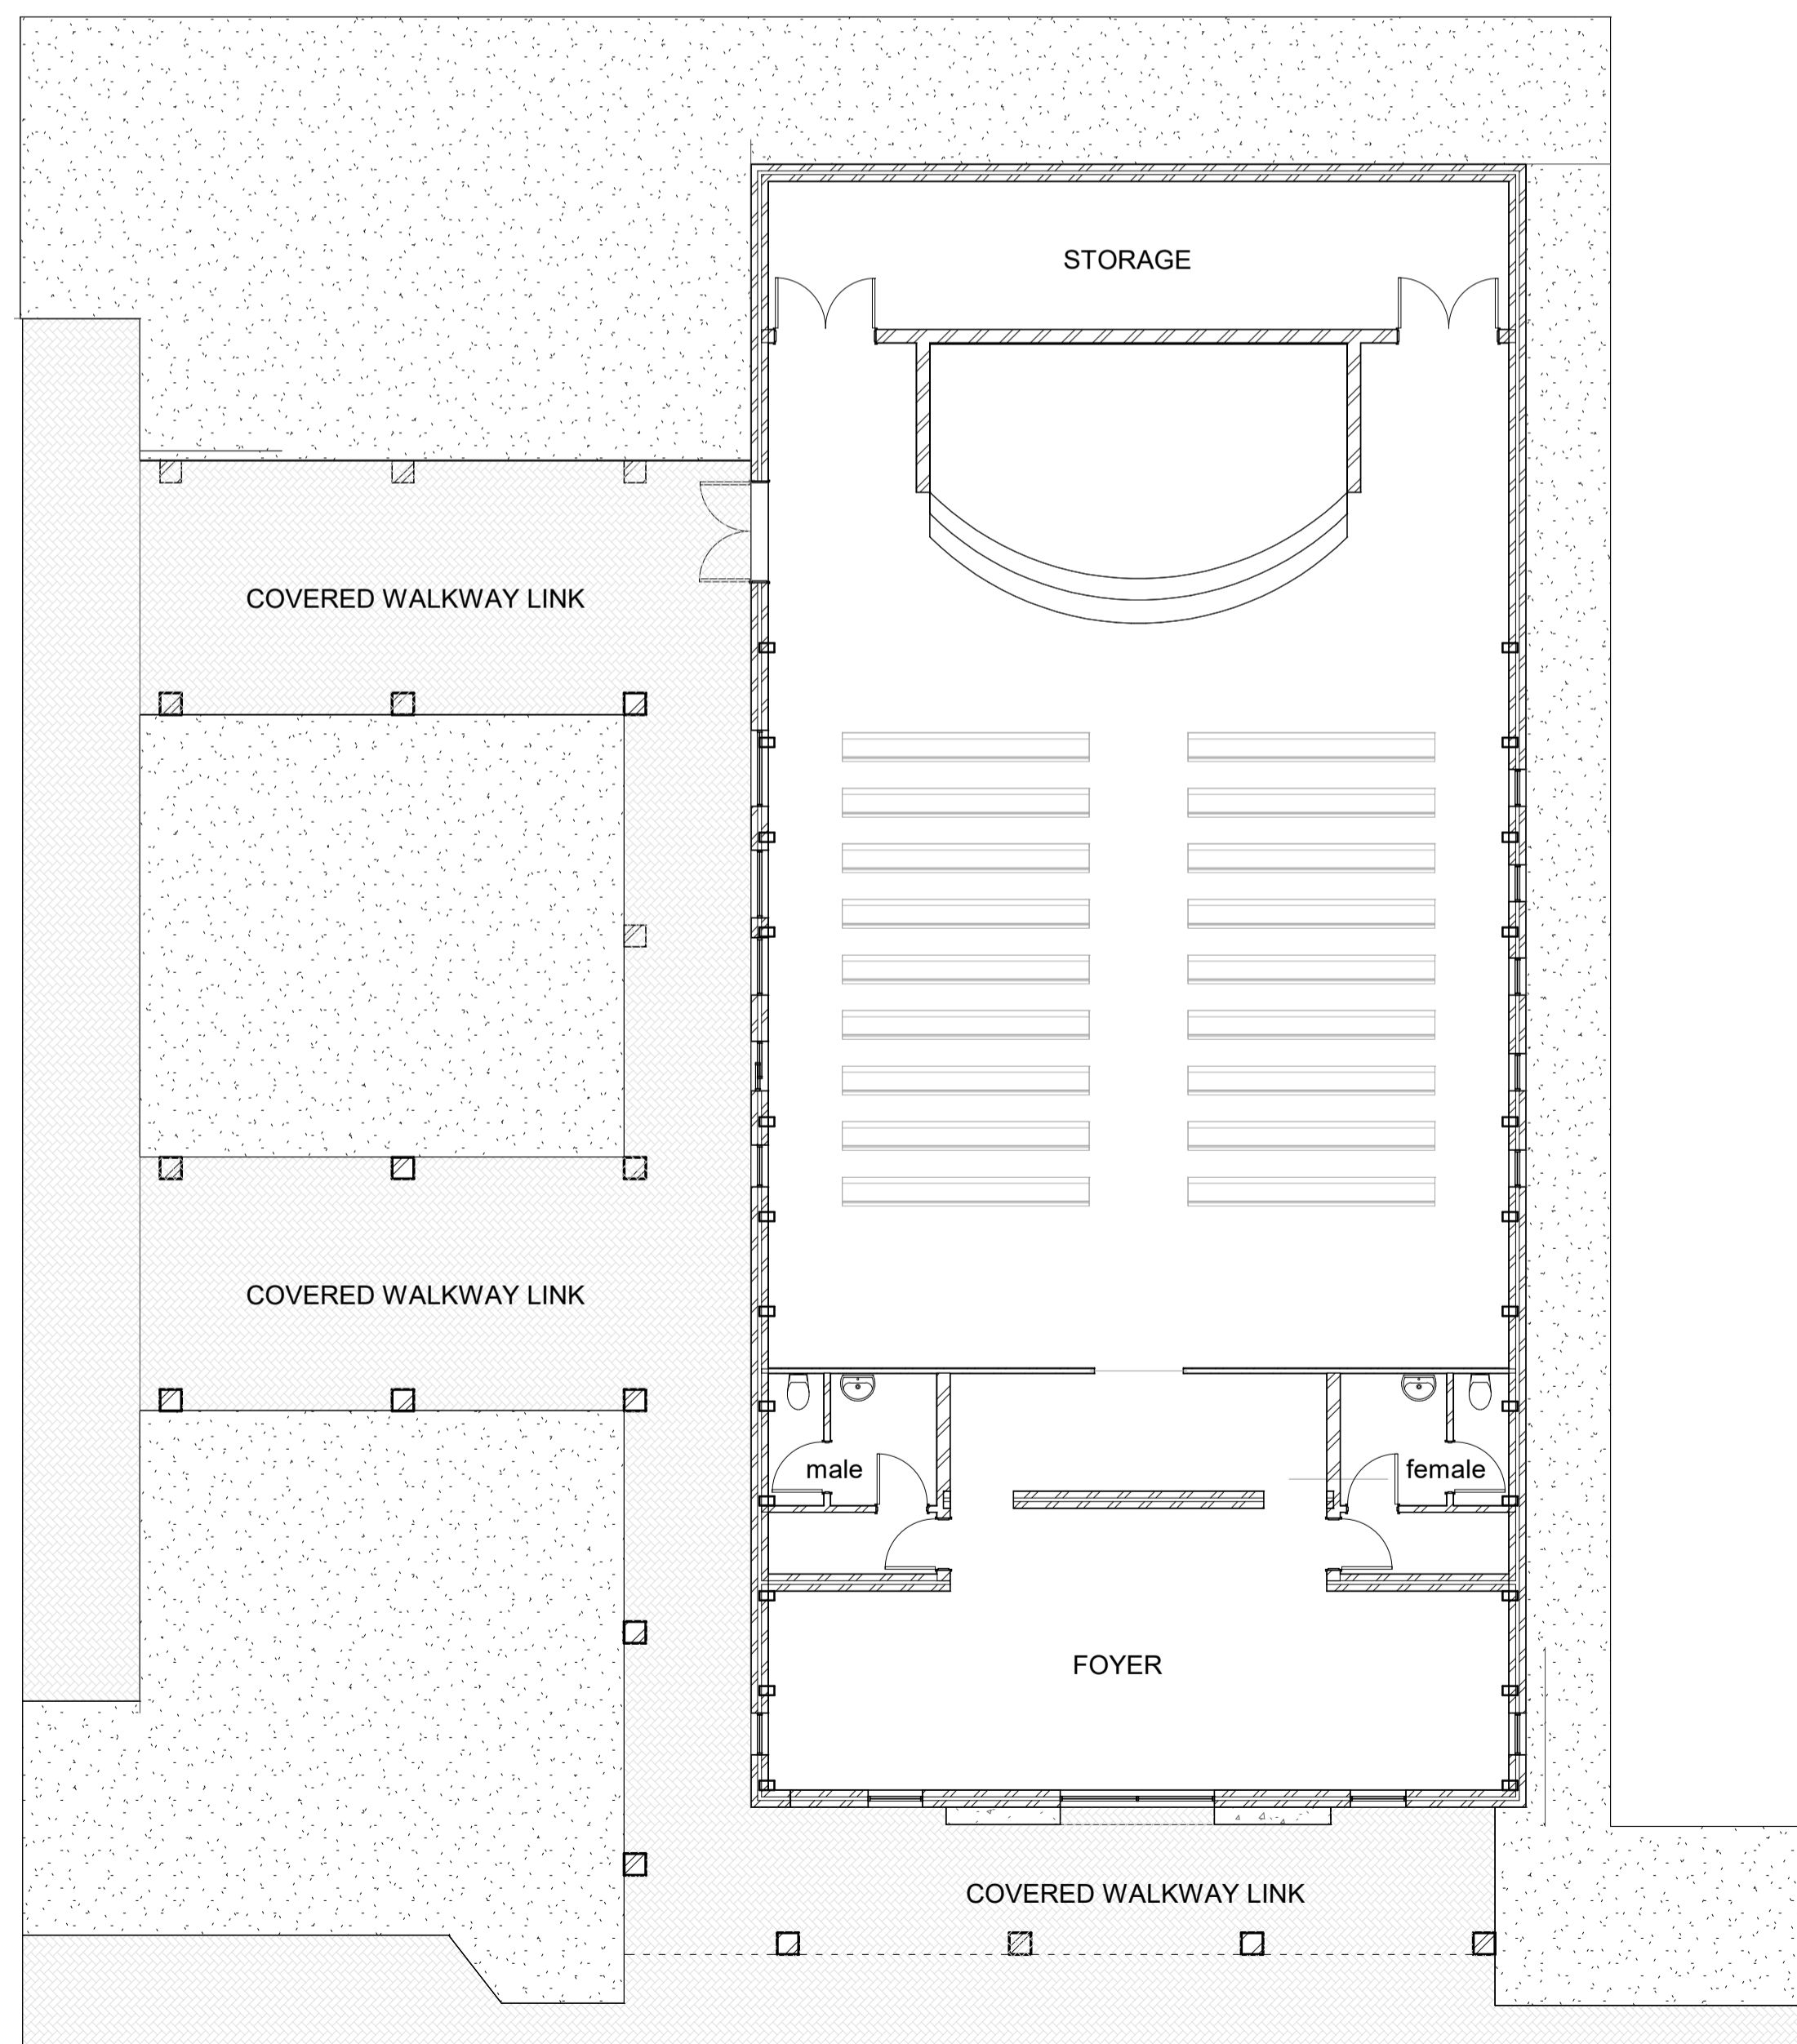

2 Perspective view

1 Ground Storey layout
1 : 100

3 South
1 : 100

4 West
1 : 100

Rev	Date	Note	By
1		The design of this drawing is copyright and remains the property of the architect	
2		All work to be carried out strictly in accordance with municipal regulations	
3		Figured dimensions to be taken in preference to scaling drawings	
4		All relevant details, levels, dimensions to be checked on site before commencement of work	