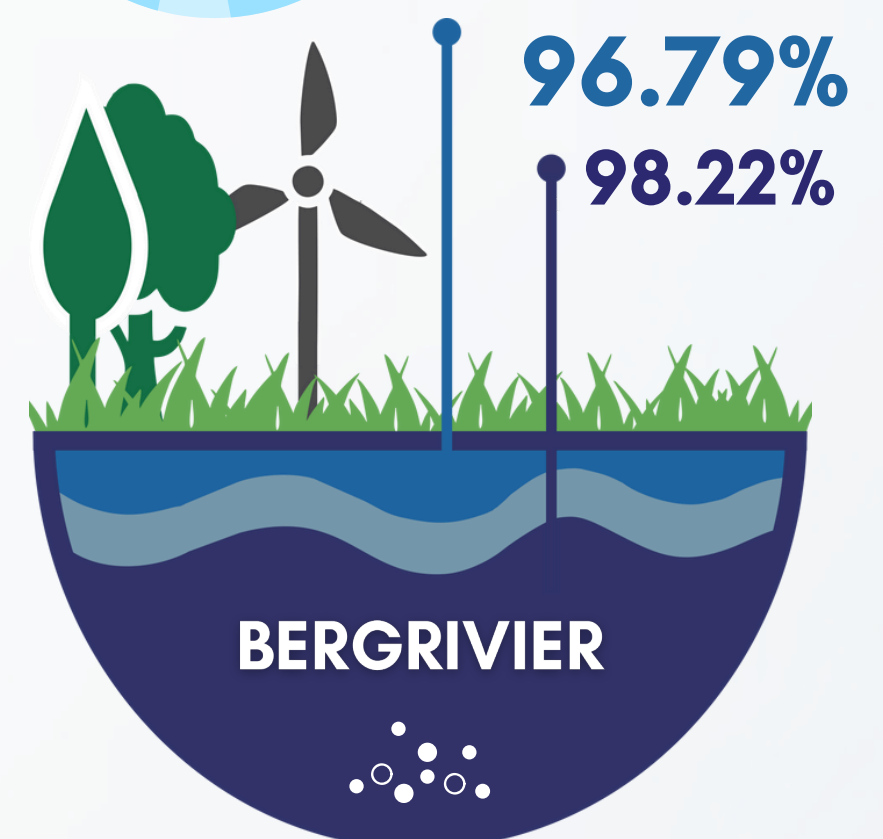

SALDANHA BAAI BAY
MUNISIPALITEIT | MUNICIPALITY | uMASIPALA

www.sbm.gov.za

2
DECEMBER
2024

SALDANHA BAY MUNICIPALITY

Dam Levels

MISVERSTAND

102.56%
106.03%

VOËLVLEI

100.00%
93.86%

BERGRIVIER

96.79%
98.22%

 % FULL THIS MONTH

 % FULL LAST YEAR